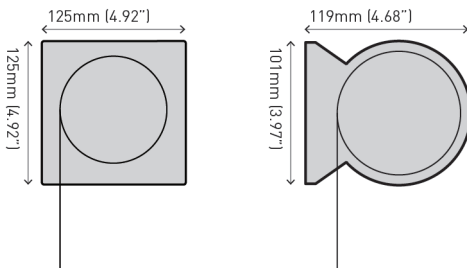

VEUE WIRE GUIDE

CAPACITY

Up to 4m (13ft) widths

DIMENSIONS

CONTROLS

Crank Gear

Spring

Motorised