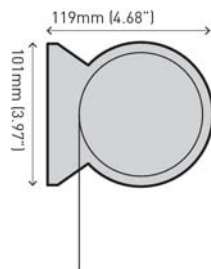

VEUE PIVOT ARM

CAPACITY

Up to 4m (13ft) widths

DIMENSIONS

CONTROLS

Crank Gear

Motorised

COLOUR RANGE