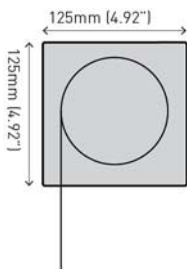

VEUE PIVOT ARM

CAPACITY

Up to 4m (13ft) widths

DIMENSIONS

CONTROLS

Crank Gear

Motorised

COLOUR RANGE